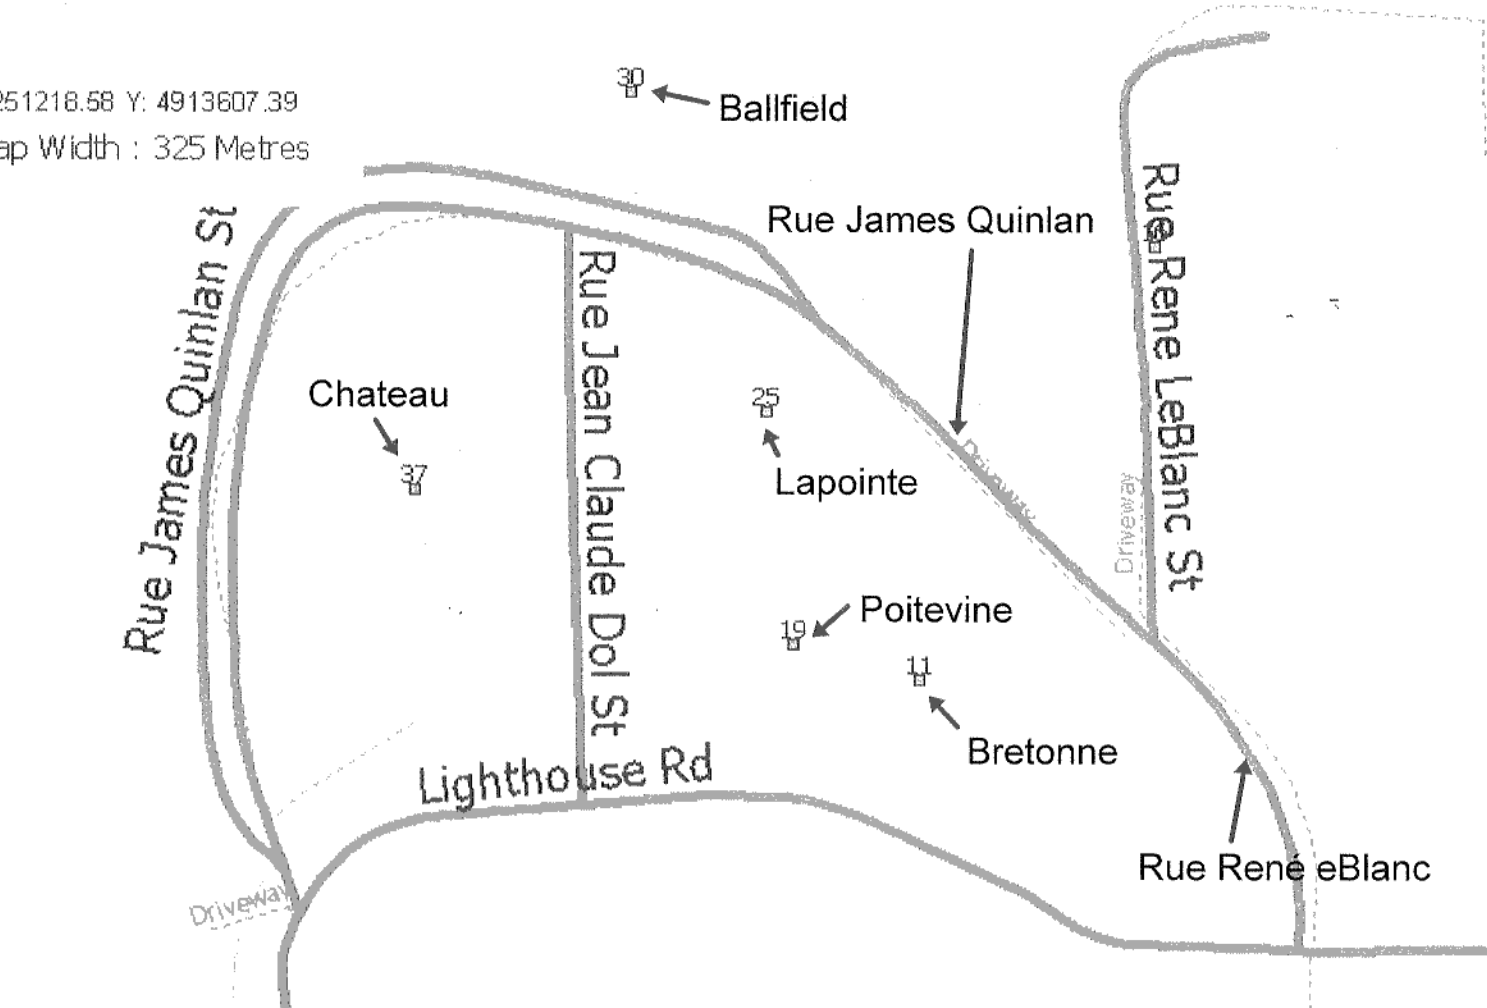

Civic Search (FreeStyle)	Civic Search (Drop Down)	Map	Print	LogOut
--------------------------	--------------------------	-----	-------	--------

X: 251218.58 Y: 4913607.39
 Map Width : 325 Metres

Layers:
 Feedba

Civic Numbers For Rue James Quinlan